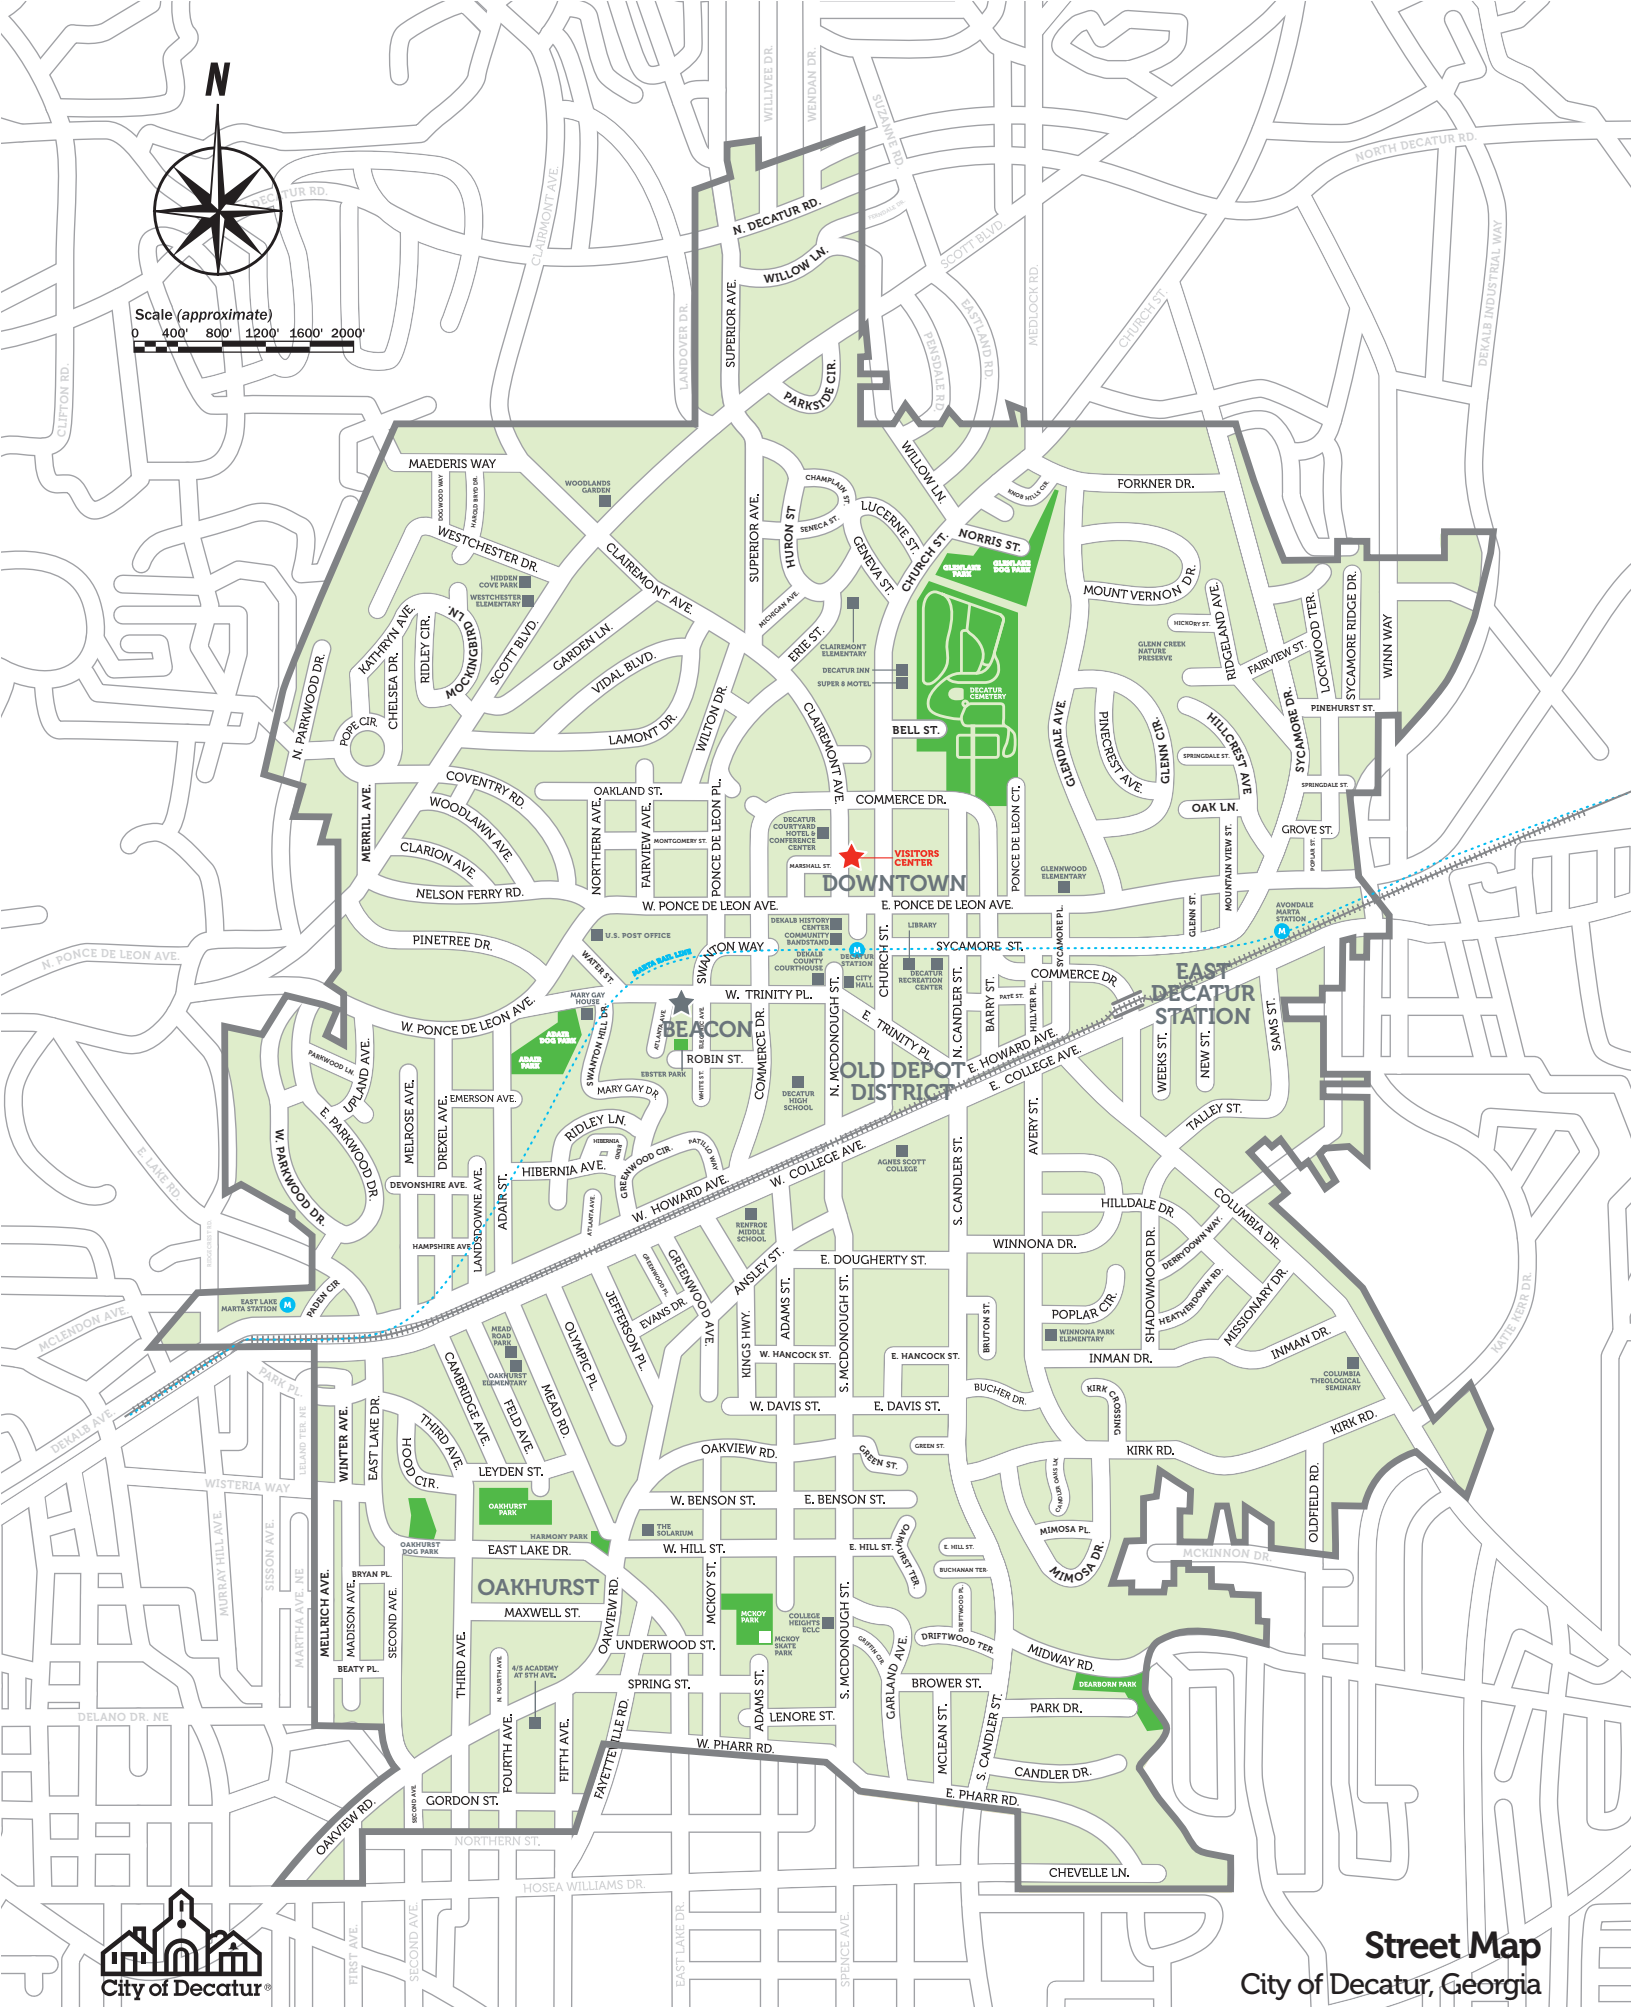

Scale (approximate)
0 400' 800' 1200' 1600' 2000'

Street Map City of Decatur, Georgia