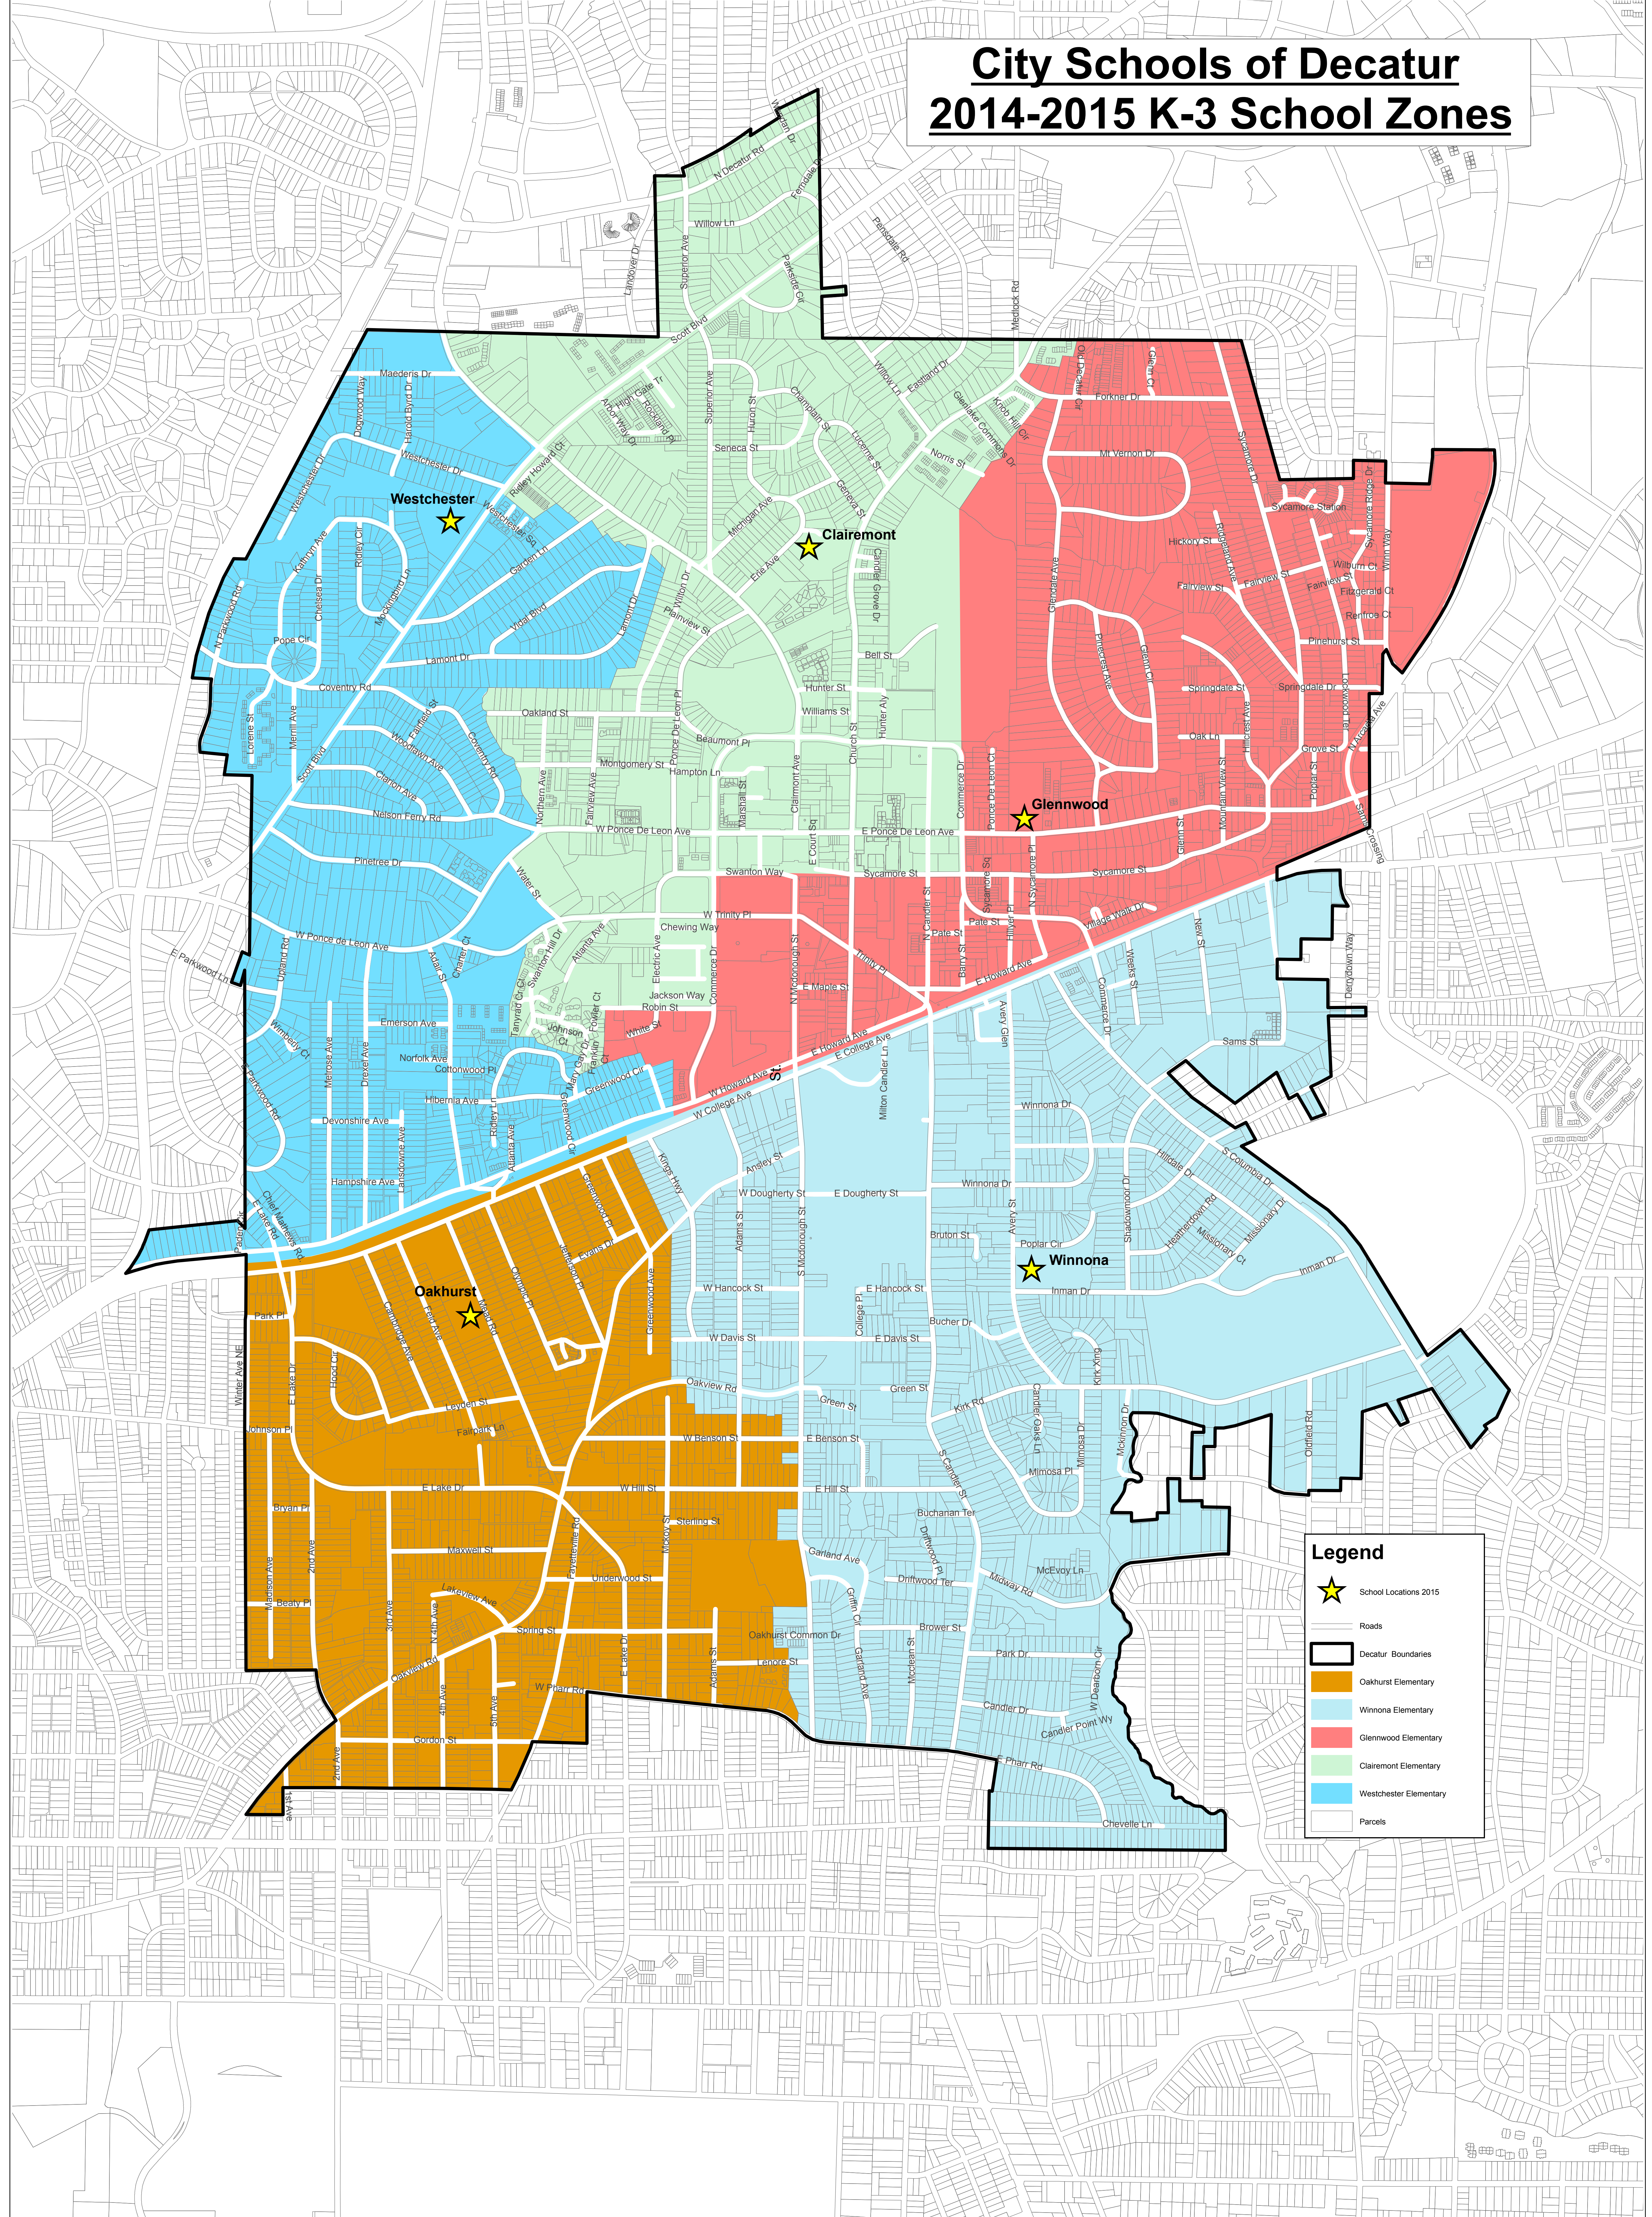

City Schools of Decatur 2014-2015 K-3 School Zones

Legend

- School Locations 2015
- Roads
- Decatur Boundaries
- Oakhurst Elementary
- Winnona Elementary
- Glennwood Elementary
- Clairemont Elementary
- Westchester Elementary
- Parcels